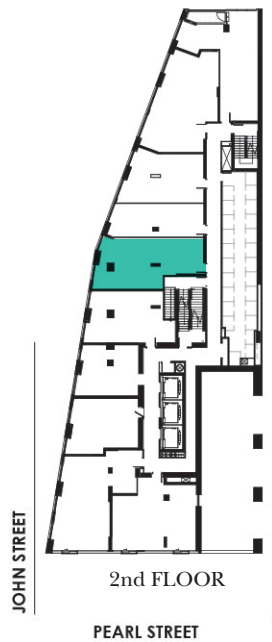

SUITE 206
1 BEDROOM

Suite Area: **643** SQ.FT.

All areas and stated room dimensions are approximate. Sizes and specifications are subject to change without notice. Actual living area and balcony/terraces may vary from floor stated areas. E. & O.E.